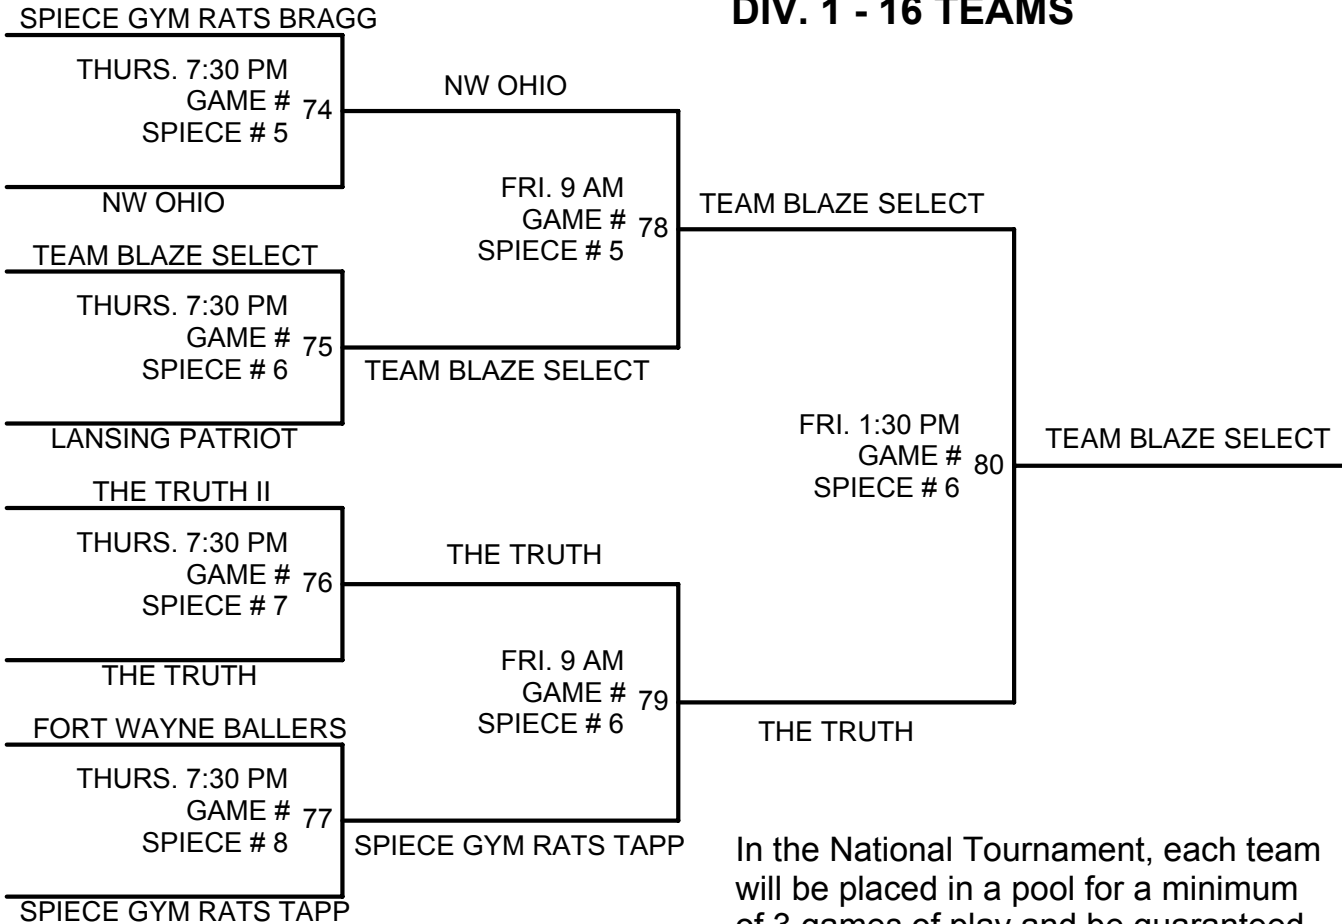

2009 USSSA BASKETBALL NATIONAL CHAMPIONSHIP GYM RATS BASKETBALL

**SPIECE FIELDHOUSE - FT. WAYNE, IN
JULY 28-31, 2009**

9TH GRADE BOYS SILVER TOURNAMENT DIV. 1 - 16 TEAMS

In the National Tournament, each team will be placed in a pool for a minimum of 3 games of play and be guaranteed a total of 5 games for the event.

**All teams will advance to the
GOLD DIVISION CHAMPIONSHIP
SINGLE ELIMINATION TOURNAMENT**

**Teams Losing their first championship
tournament game, will advance to the
SILVER Division single elimination
tournament.**

2009 USSSA BASKETBALL NATIONAL CHAMPIONSHIP GYM RATS BASKETBALL

SPIECE FIELDHOUSE - FT. WAYNE, IN JULY 28-31, 2009

FH ELITE AIR IND. UPTEMPO

THURS. NOON
GAME # 59
SPIECE # 1

FH ELITE AIR IN UPTEMPO

SPIECE GR BRAGG
MID OHIO PANTHERS