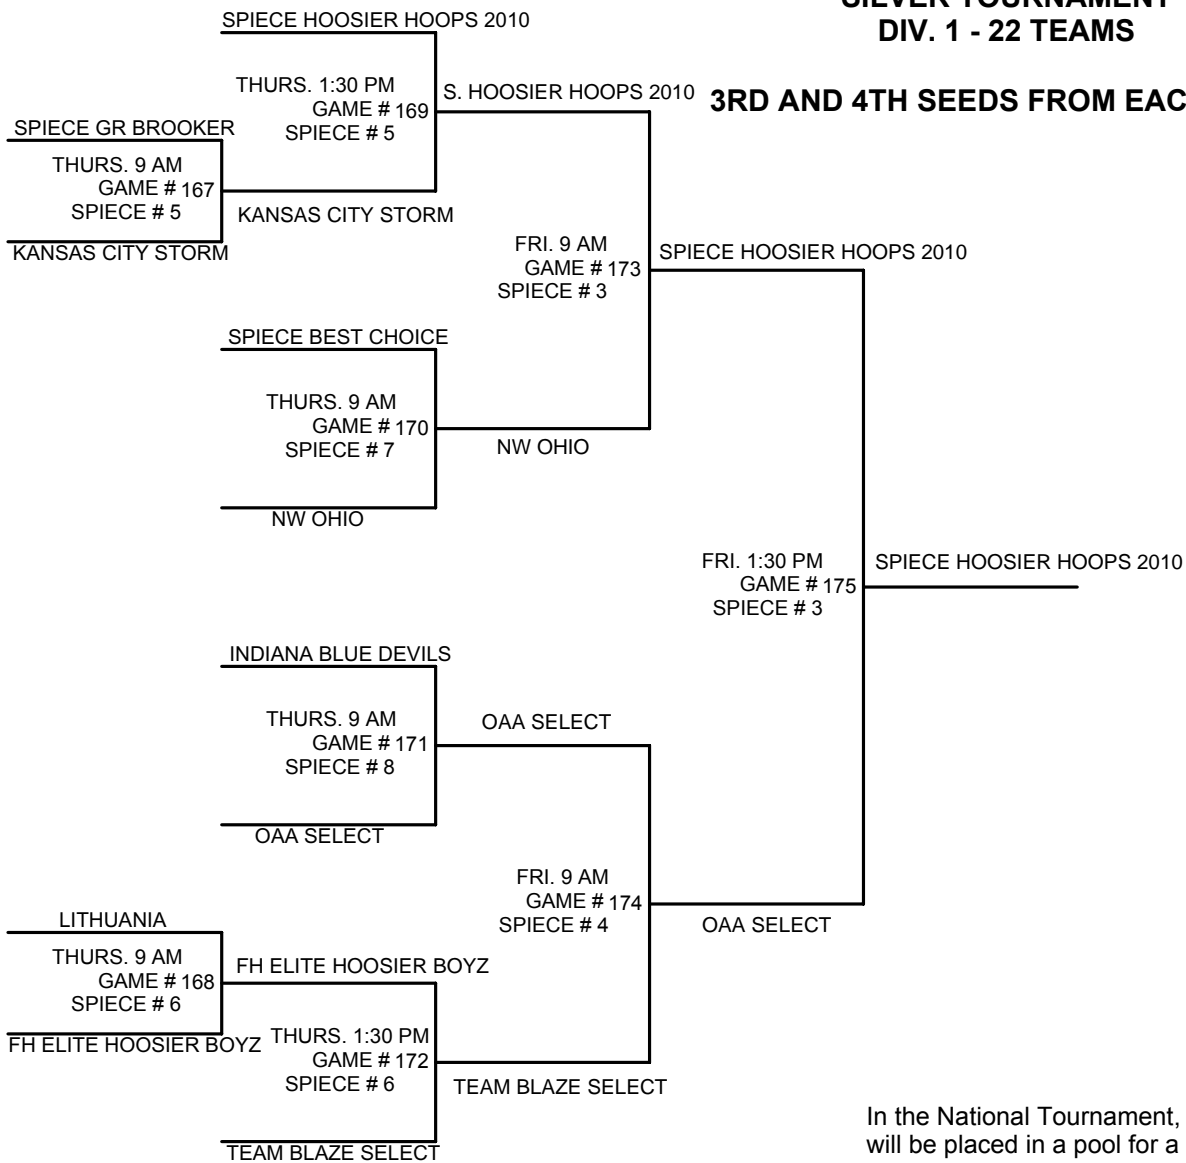

2009 USSSA BASKETBALL NATIONAL CHAMPIONSHIP GYM RATS BASKETBALL

**SPIECE FIELDHOUSE - FT. WAYNE, IN
JULY 28-31, 2009**

11TH GRADE BOYS GOLD TOURNAMENT DIV. 1 - 22 TEAMS

In the National Tournament, each team will be placed in a pool for a minimum of 3 games of play and be guaranteed a total of 5 games for the event.

**TOP 2 SEEDS ADVANCE TO THE
GOLD DIVISION CHAMPIONSHIP
SINGLE ELIMINATION TOURNAMENT**

**Teams Losing their first championship
tournament game, will advance to the
BRONZE Division single elimination
tournament.**

2009 USSSA BASKETBALL NATIONAL CHAMPIONSHIP GYM RATS BASKETBALL

**SPIECE FIELDHOUSE - FT. WAYNE, IN
JULY 28-31, 2009**

**11TH GRADE BOYS
SILVER TOURNAMENT
DIV. 1 - 22 TEAMS**

3RD AND 4TH SEEDS FROM EACH POOL