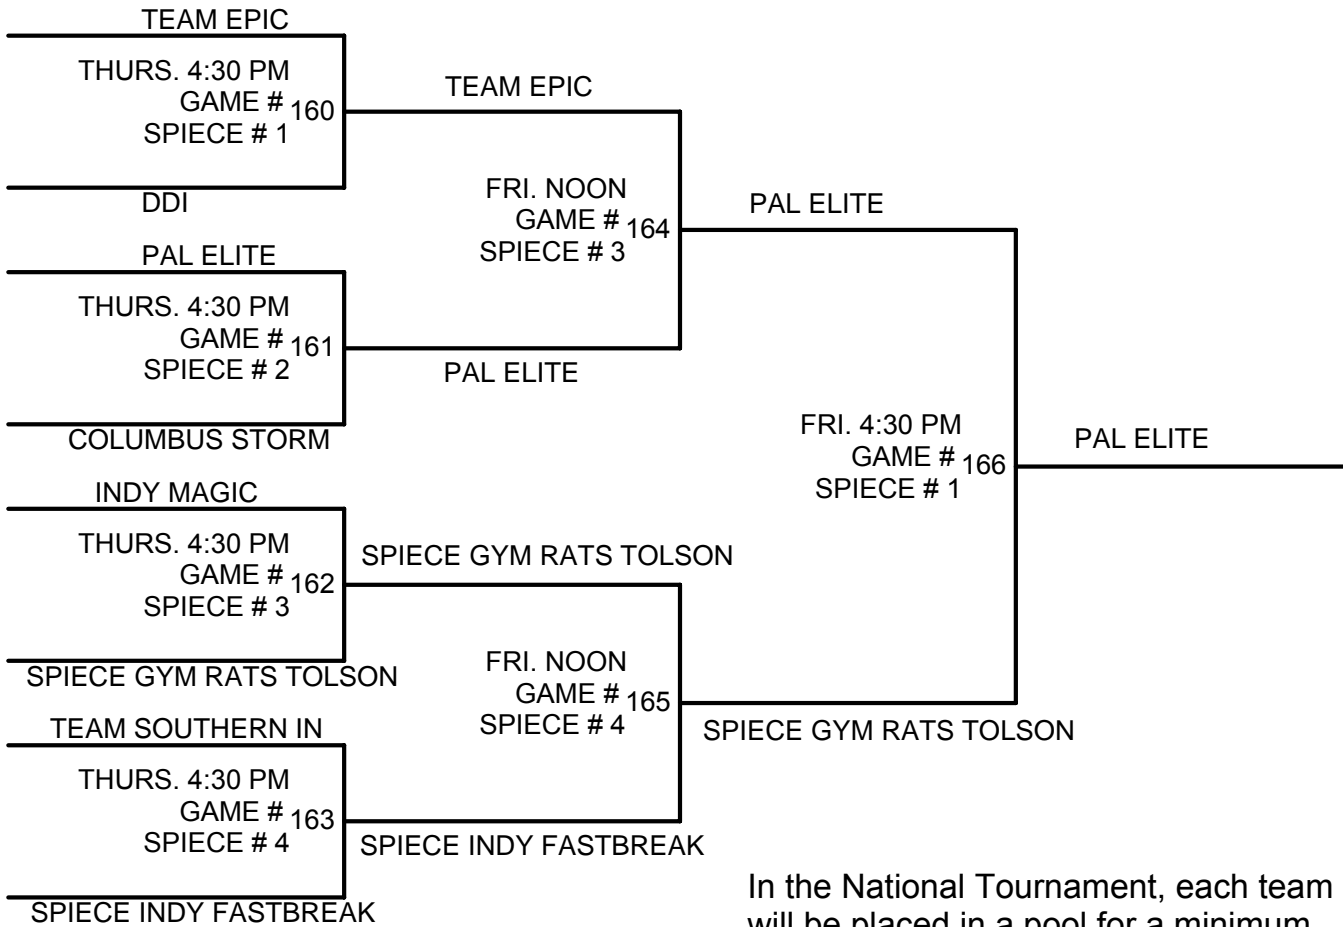

2009 USSSA BASKETBALL NATIONAL CHAMPIONSHIP GYM RATS BASKETBALL

**SPIECE FIELDHOUSE - FT. WAYNE, IN
JULY 28-31, 2009**

11TH GRADE BOYS BRONZE TOURNAMENT DIV. 1 - 22 TEAMS

In the National Tournament, each team will be placed in a pool for a minimum of 3 games of play and be guaranteed a total of 5 games for the event.

**TOP 2 SEEDS ADVANCE TO THE
GOLD DIVISION CHAMPIONSHIP
SINGLE ELIMINATION TOURNEY**

**Teams Losing their first championship
tourney game, will advance to the
BRONZE Division single elimination
tourney.**