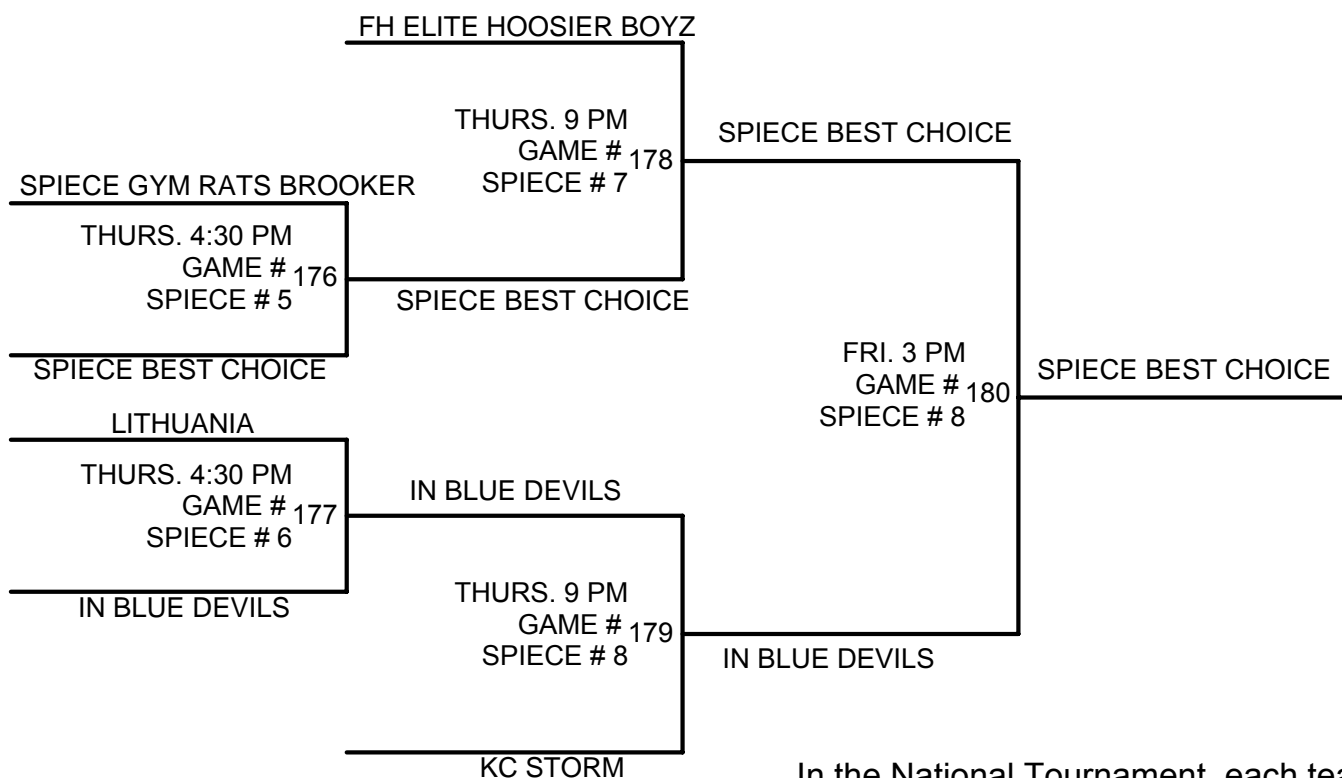

**Teams Losing their first championship
tournament game, will advance to the
COPPER Division single elimination
tournament.**

2009 USSSA BASKETBALL NATIONAL CHAMPIONSHIP GYM RATS BASKETBALL

**SPIECE FIELDHOUSE - FT. WAYNE, IN
JULY 28-31, 2009**

11TH GRADE BOYS BRONZE TOURNAMENT DIV. 1 - 22 TEAMS

In the National Tournament, each team will be placed in a pool for a minimum of 3 games of play and be guaranteed a total of 5 games for the event.

**TOP 2 SEEDS ADVANCE TO THE
GOLD DIVISION CHAMPIONSHIP
SINGLE ELIMINATION TOURNEY**

**Teams Losing their first championship
tourney game, will advance to the
BRONZE Division single elimination
tourney.**

2009 USSSA BASKETBALL NATIONAL CHAMPIONSHIP GYM RATS BASKETBALL

**SPIECE FIELDHOUSE - FT. WAYNE, IN
JULY 28-31, 2009**

11TH GRADE BOYS COPPER TOURNAMENT DIV. 1 - 22 TEAMS

In the National Tournament, each team will be placed in a pool for a minimum of 3 games of play and be guaranteed a total of 5 games for the event.

**SEEDS 3 AND 4 ADVANCE TO THE
BRONZE DIVISION CHAMPIONSHIP
SINGLE ELIMINATION TOURNAMENT**