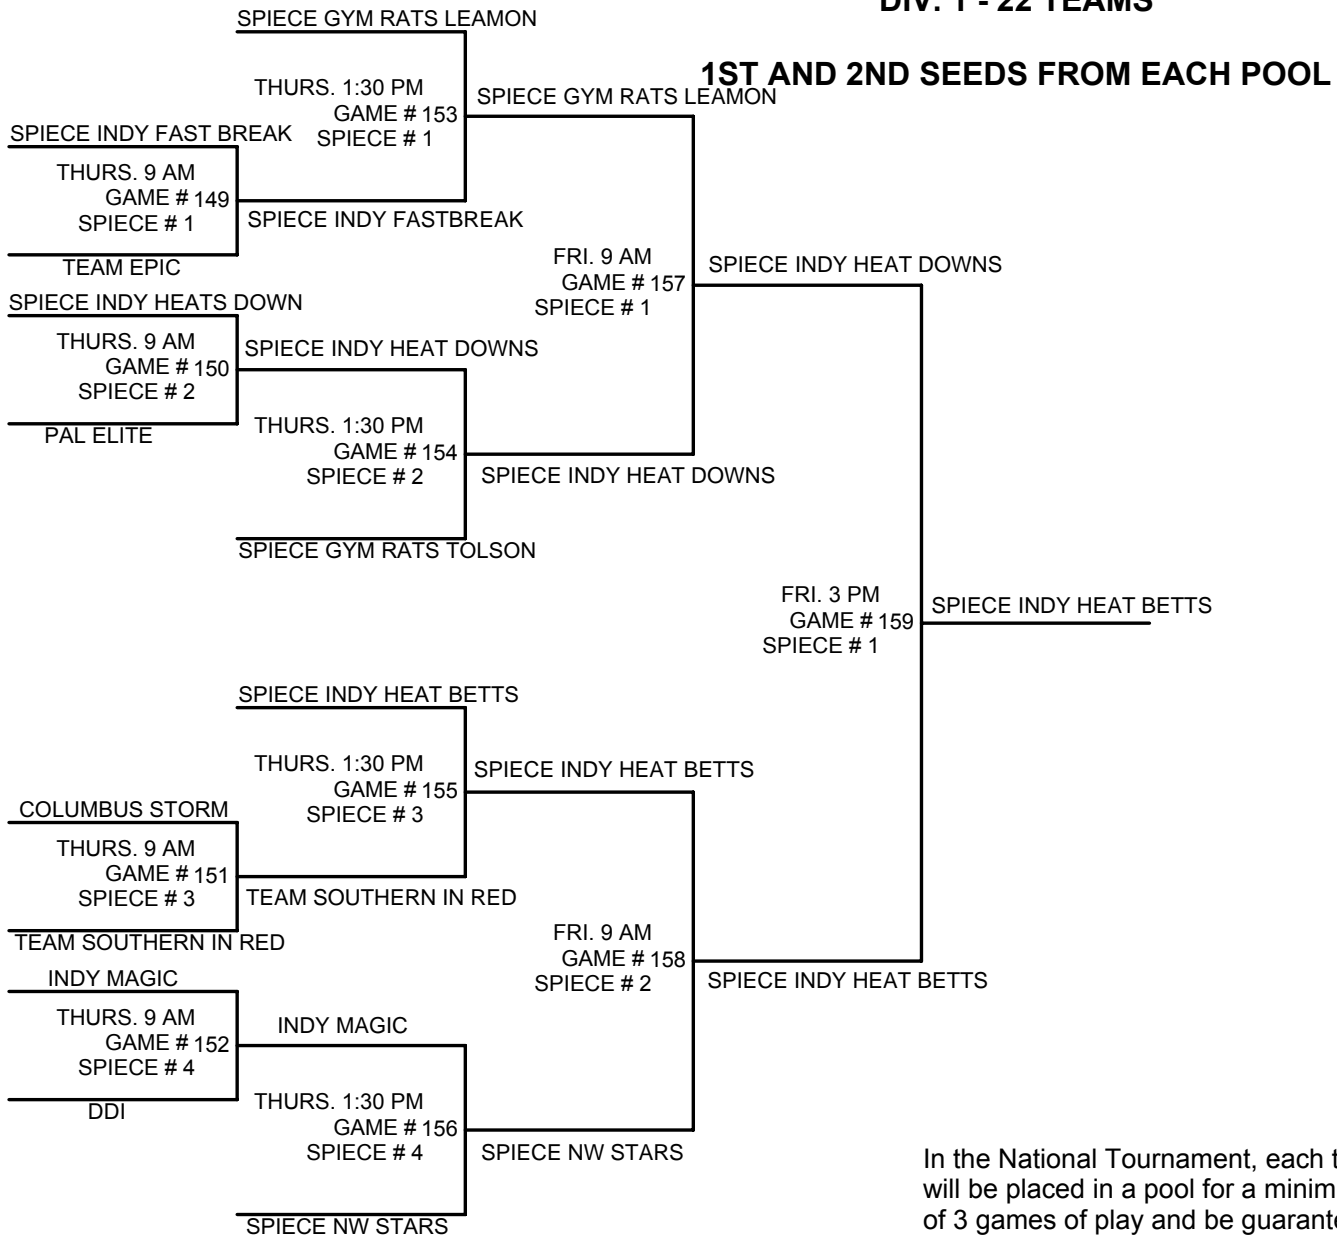

2009 USSSA BASKETBALL NATIONAL CHAMPIONSHIP GYM RATS BASKETBALL

**SPIECE FIELDHOUSE - FT. WAYNE, IN
JULY 28-31, 2009**

11TH GRADE BOYS GOLD TOURNAMENT DIV. 1 - 22 TEAMS

In the National Tournament, each team will be placed in a pool for a minimum of 3 games of play and be guaranteed a total of 5 games for the event.

**TOP 2 SEEDS ADVANCE TO THE
GOLD DIVISION CHAMPIONSHIP
SINGLE ELIMINATION TOURNAMENT**

**Teams Losing their first championship
tournament game, will advance to the
BRONZE Division single elimination
tournament.**